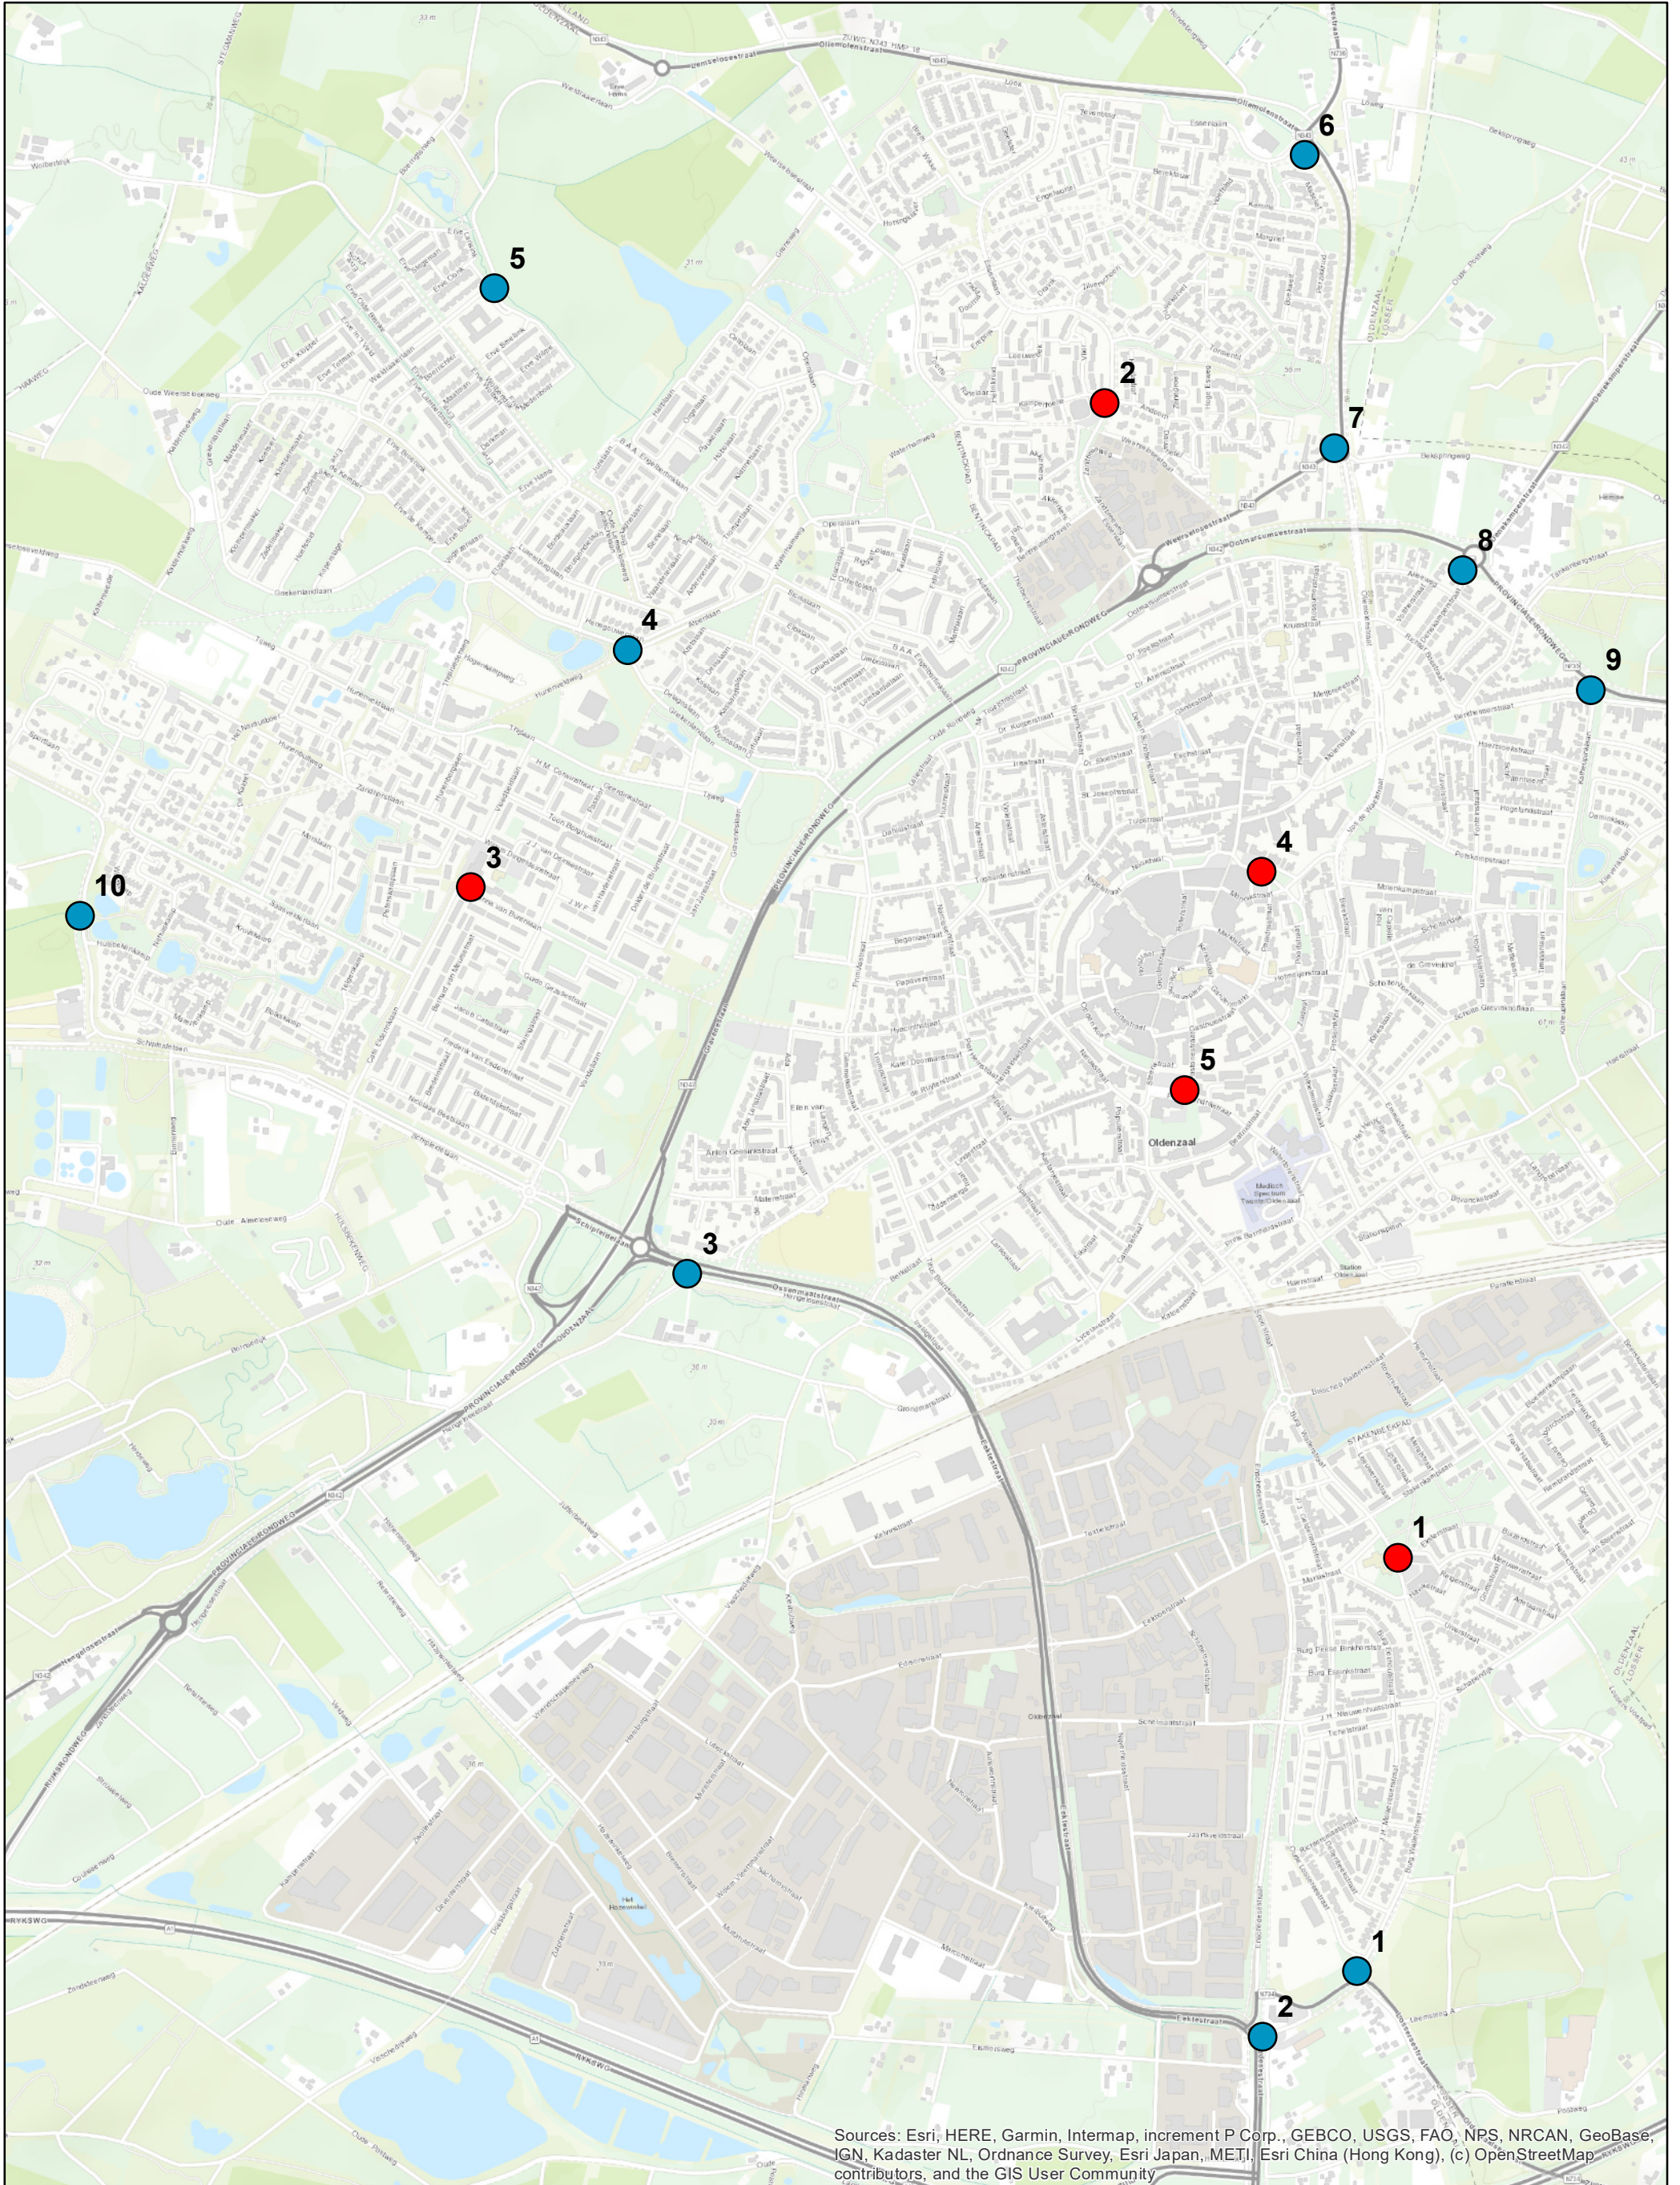

# Spandoek en plakzuil locaties

Sources: Esri, HERE, Garmin, Intermap, increment P Corp., GEBCO, USGS, FAO, NPS, NRCAN, GeoBase, IGN, Kadaster NL, Ordnance Survey, Esri Japan, METI, Esri China (Hong Kong), (c) OpenStreetMap contributors, and the GIS User Community